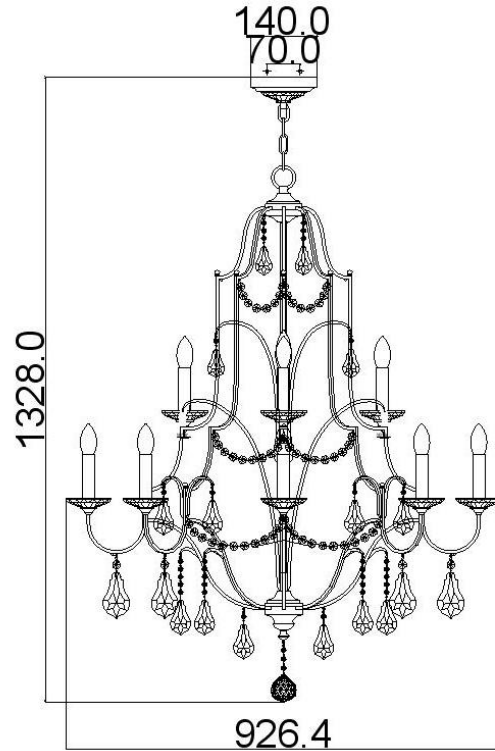

BRAND: Valentina
STYLE: 12Lt Chandelier

1. Item Code	FE/VALENTINA12	23. Maximum Drop	2686
2. Drawing No.	FE F2479 Valentina 12	24. Adjustable?	Yes – Height Adjustable
3. Tested?	No	25. Shade/Glass Material	N/a
4. Final Sign-off Sample Done?	No	26. Shade Width (mm)	N/a
5. Category	Indoor	27. Shade Height (mm)	N/a
6. Type	Chandelier	28. Shade Depth (mm)	N/a
7. Finish	Oxidized Bronze	29. Size of Back-Plate/Ceiling Rose (mm)	140 x 140
8. IP Rating	N/a	30. Main Material	Steel
9. Class	Tbc	31. Power Cable Colour	Gold
10. Voltage	240v	32. Power Cable Length (mm)	6096
11. Wattage (1)	12 x Max 60w	33. Chain Length (mm)	2134
12. Wattage (2)	N/a	34. Rod Length (mm)	N/a
13. Lamp Holder Type (1)	12 x E14	35. PIR	No
14. Lamp Holder Type (2)	N/a	36. Switch Type and location	N/a
15. No. of Lamps	12	37. Connection Method	Terminal Block
16. Lamp Supplied	No	38. Plug Type	N/a
17. Dimmable?	Dependent on Lamp	39. Plug Colour	N/a
18. Lumen Output & Colour Temp	N/a	40. Product Weight (kg)	21
19. Overall Width/Diameter (mm)	926.4	41. Carton Dimensions (mm)	940 x 737 x 959
20. Overall Height (mm)	1328 (As Shown)	42. Carton Weight (kg)	25.89
21. Overall Depth (mm)	926.4	43. Notes 1	
22. Minimum Drop	1334	44. Notes 2	