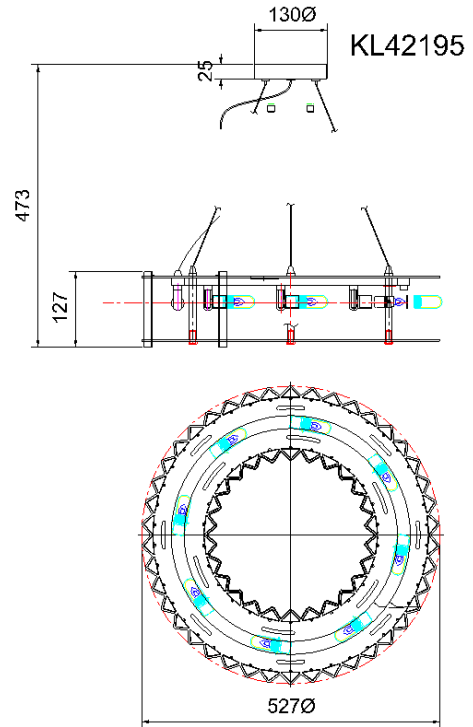

RANGE: KICHLER
**STYLE: CRYSTAL SKYE 8 LIGHT
 CHANDELIER IP44**

1. Item Code	KL/CRSTSKYE8	23. Minimum Drop	473
2. Drawing No.	KL 42195	24. Maximum Drop	1359
3. EAN/Barcode	N/a	25. Adjustable?	Yes – Height Adjustable
4. Tested?	Yes	26. Shade/Glass Material	Triangular Crystal Prisms
5. Final Sign-off Sample Done?	Yes	27. Shade Width (mm)	527
6. Category	Bathroom	28. Shade Height (mm)	127
7. Type	Chandelier	29. Shade Depth (mm)	527
8. Finish	Chrome	30. Size of Back-Plate/Ceiling Rose (mm)	130 x 130 x 25
9. IP Rating	IP44	31. Main Material	Mild Steel/ Crystal
10. Class	N/a	32. Power Cable Colour	Clear
11. Voltage	240v	33. Power Cable Length (mm)	“To suit drop length”
12. Wattage (1)	50	34. Chain Length (mm)	N/a
13. Wattage (2)	N/a	35. Rod Length (mm)	N/a
14. Lamp Holder Type (1)	G9 LED	36. PIR	No
15. Lamp Holder Type (2)	N/a	37. Switch Type and location	No
16. No. of Lamps	8	38. Connection Method	Terminal Block
17. Lamp Supplied	Yes	39. Plug Type	N/a
18. Dimmable?	No	40. Plug Colour	N/a
19. Lumen Output	2560 Lm	41. Product Weight (kg)	12.6
20. Overall Width/Diameter (mm)	527	42. Carton Dimensions (mm)	600 x 600 x 310
21. Overall Height (mm)	473 (As Shown)	43. Carton Weight (kg)	15.4
22. Overall Depth (mm)	527	44. Notes	