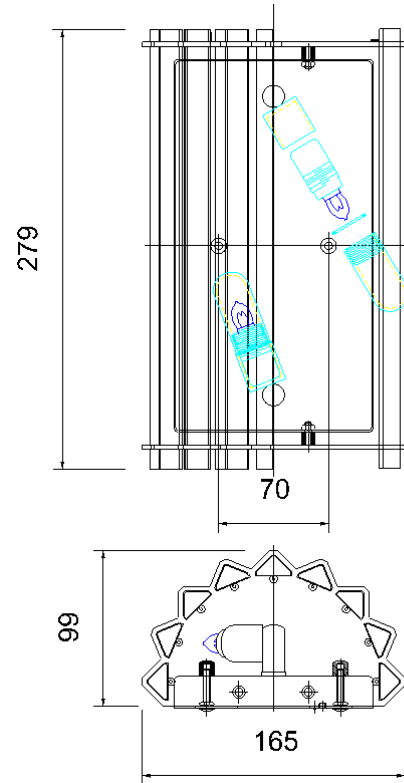

RANGE: KICHLER
STYLE: CRYSTAL SKYE WALL LIGHT IP44

1. Item Code	KL/CRSTSKYE2	23. Minimum Drop	N/a
2. Drawing No.	KL 42175	24. Maximum Drop	N/a
3. EAN/Barcode	n/a	25. Adjustable?	No
4. Tested?	Yes	26. Shade/Glass Material	Triangular Crystal Prisms
5. Final Sign-off Sample Done?	Yes	27. Shade Width (mm)	165
6. Category	Bathroom	28. Shade Height (mm)	279
7. Type	Wall Light	29. Shade Depth (mm)	99
8. Finish	Chrome	30. Size of Back-Plate/Ceiling Rose (mm)	237 x 127 x 20
9. IP Rating	IP44	31. Main Material	Mild Steel/ Crystal
10. Class	N/a	32. Power Cable Colour	N/a
11. Voltage	240v	33. Power Cable Length (mm)	N/a
12. Wattage (1)	50	34. Chain Length (mm)	N/a
13. Wattage (2)	N/a	35. Rod Length (mm)	N/a
14. Lamp Holder Type (1)	G9 LED	36. PIR	No
15. Lamp Holder Type (2)	N/a	37. Switch Type and location	No
16. No. of Lamps	2	38. Connection Method	Terminal Block
17. Lamp Supplied	Yes	39. Plug Type	N/a
18. Dimmable?	No	40. Plug Colour	N/a
19. Lumen Output	640 Lm	41. Product Weight (kg)	1.9
20. Overall Width/Diameter (mm)	165	42. Carton Dimensions (mm)	355 x 340 x 170
21. Overall Height (mm)	279	43. Carton Weight (kg)	2.5
22. Overall Depth (mm)	99	44. Notes	